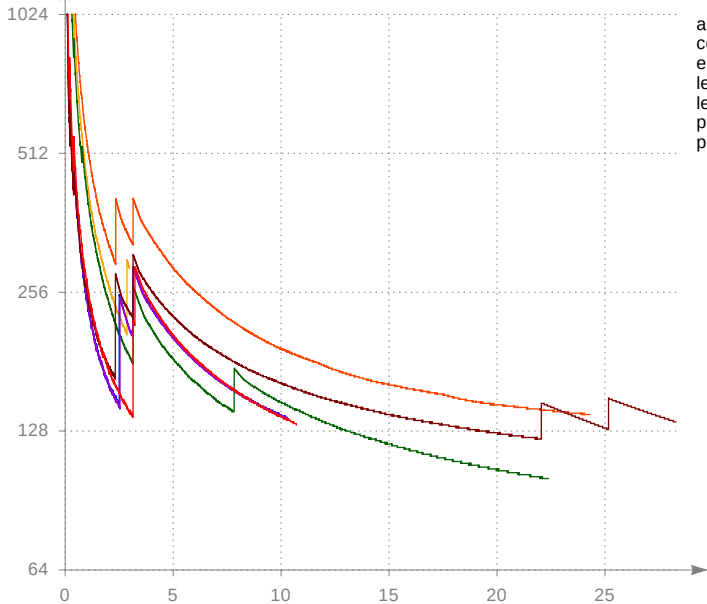

bytes per state

RSS per state, Tree compression, shared

airlines
collision
elevator2
leader-unicircle_basic
leader-unicircle_peterson
pthread_barrier
pthread_rwlock

M states