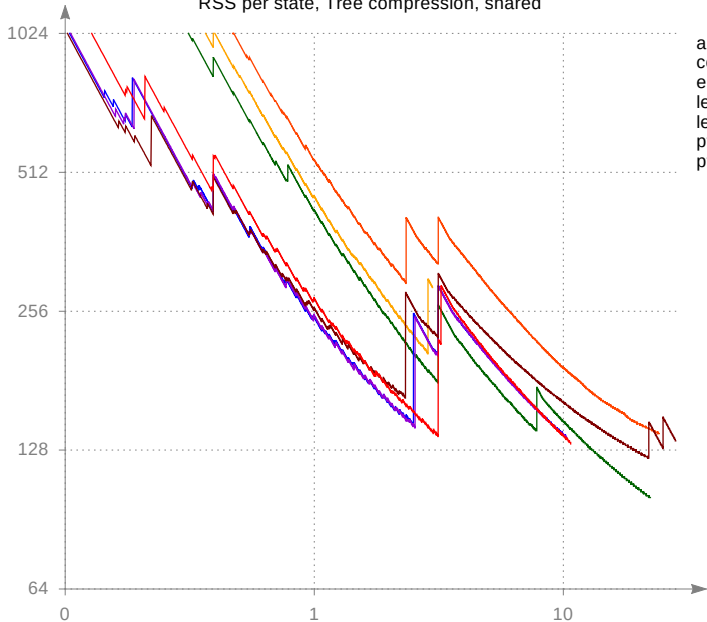

bytes per state

RSS per state, Tree compression, shared

airlines
collision
elevator2
leader-unicircle_basic
leader-unicircle_peterson
pthread_barrier
pthread_rwlock

M states